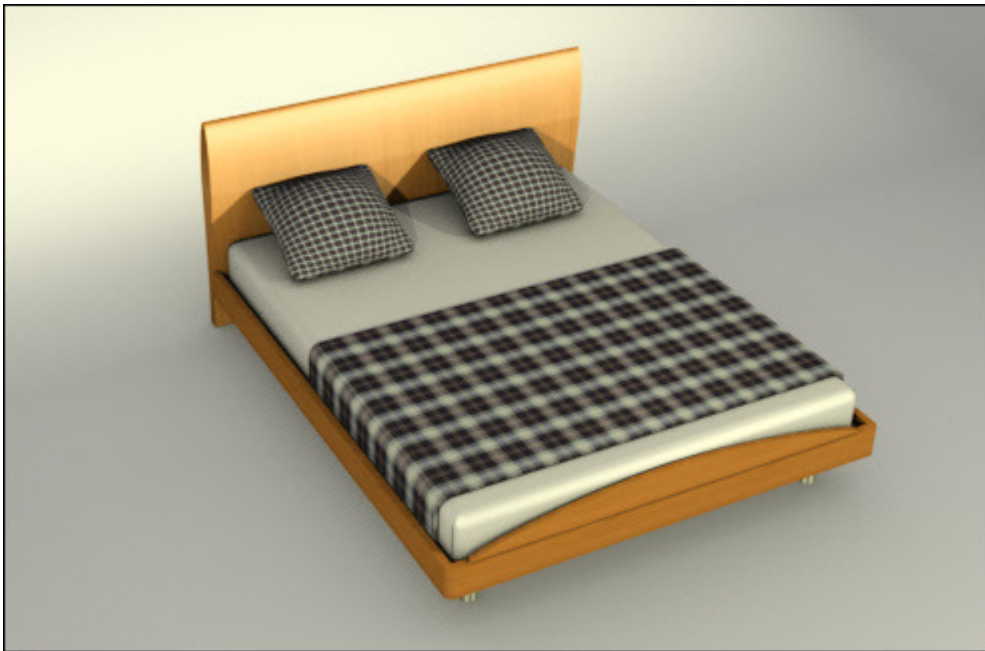

BEDS

I have been repaired all the beds.