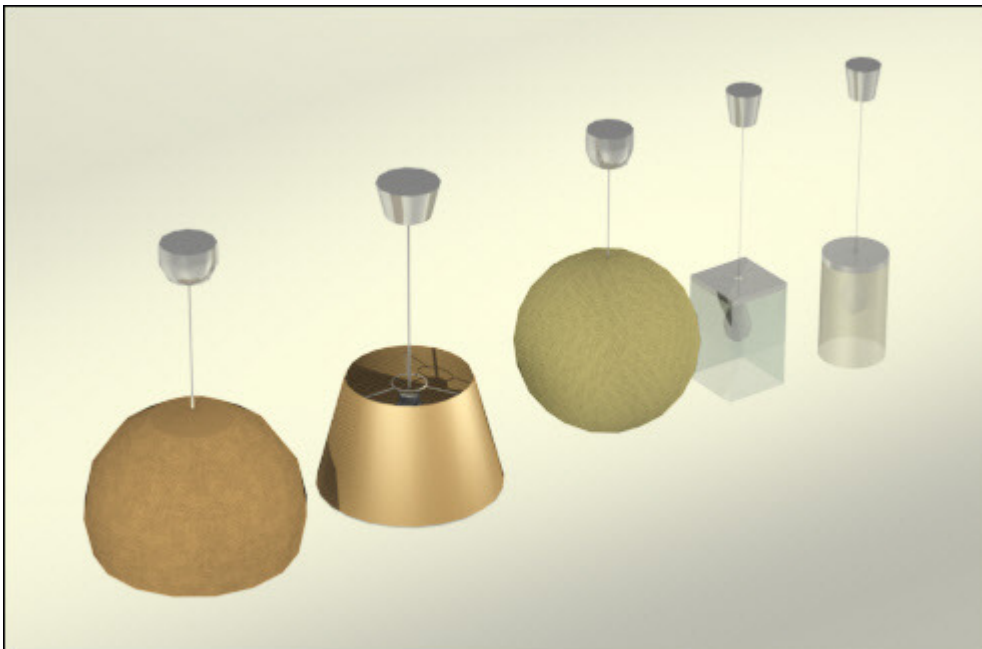

Here is the Vassily chair. Made by [Marcel Breuer](#).

"Perhaps the most widely-recognized of Breuer's early designs was the first bent tubular steel chair, later known as the Wassily Chair, designed in 1925 and was inspired, in part, by the curved tubular steel handlebars on Breuer's Adler bicycle." (wikipedia.org)

The kitchen lamps' dimensions are parametric.

You can choose the lampshade for these forms (components)

 SOFA SETS

Here are the new sofa sets

 OFFICE DECORS

We have been repaired the monitors

Here are the new iPad and iPhone 4