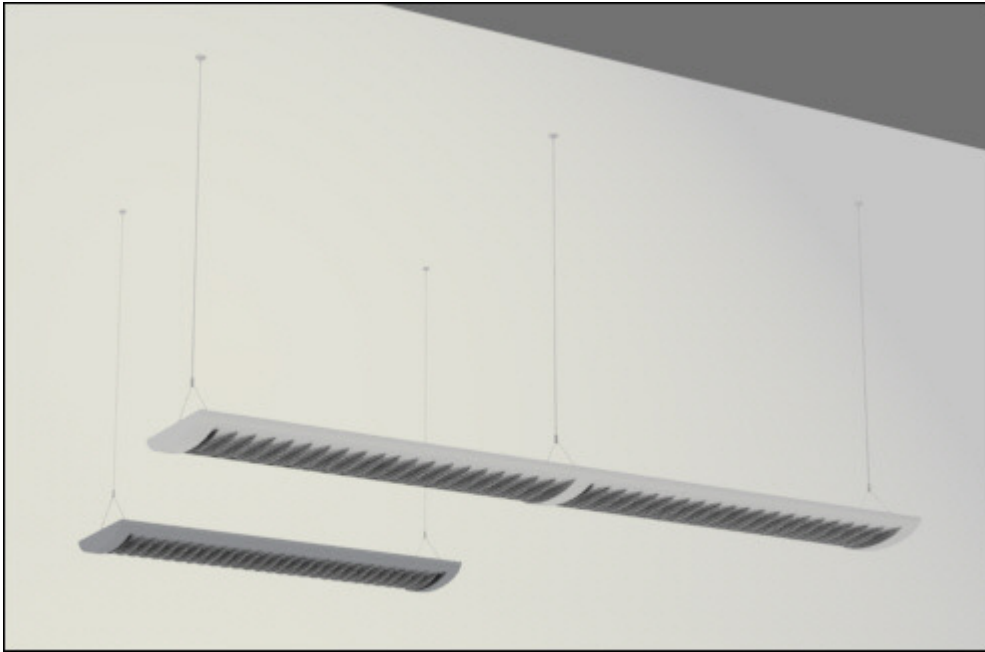

Here is the Vassily chair. Made by [Marcel Breuer](#).

"Perhaps the most widely-recognized of Breuer's early designs was the first bent tubular steel chair, later known as the Wassily Chair, designed in 1925 and was inspired, in part, by the curved tubular steel handlebars on Breuer's Adler bicycle." (wikipedia.org)

The kitchen lamps' dimensions are parametric.

You can choose the lampshade for these forms (components)

 SOFA SETS

Here are the new sofa sets

 OFFICE DECORS

We have been repaired the monitors

Here are the new iPad and iPhone 4