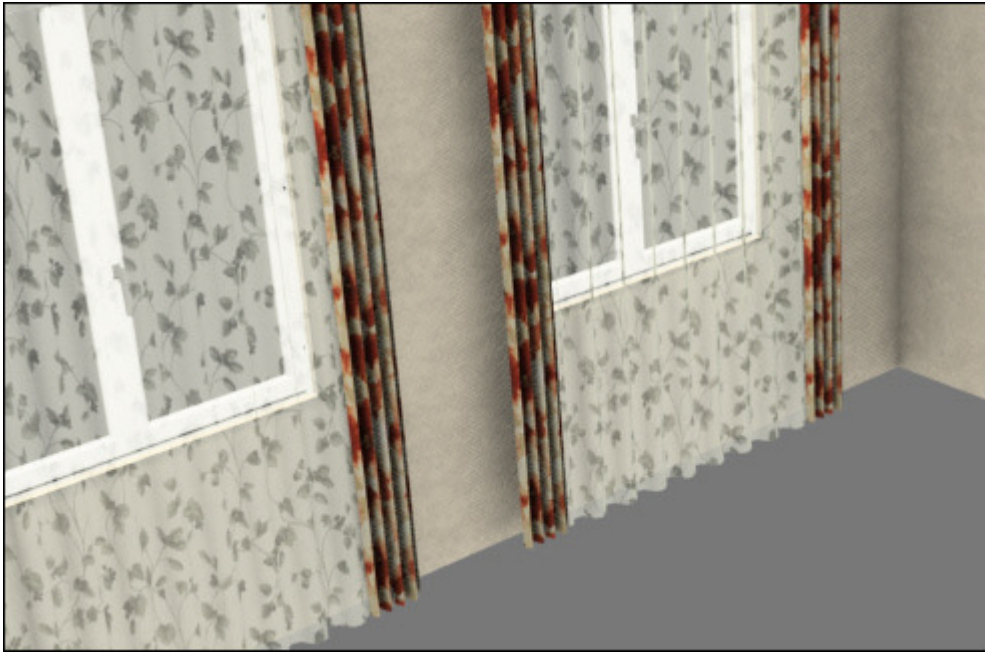

Here is the Vassily chair. Made by [Marcel Breuer](#).

"Perhaps the most widely-recognized of Breuer's early designs was the first bent tubular steel chair, later known as the Wassily Chair, designed in 1925 and was inspired, in part, by the curved tubular steel handlebars on Breuer's Adler bicycle." (wikipedia.org)

You can modify the texture of lexicon

 TOYS

 NEW HIFI DECORS

 DRINKS, FOODS

You can modify the labels

 **NEW CURTAINS**

You can choose more textures

 LEGS SYSTEMS