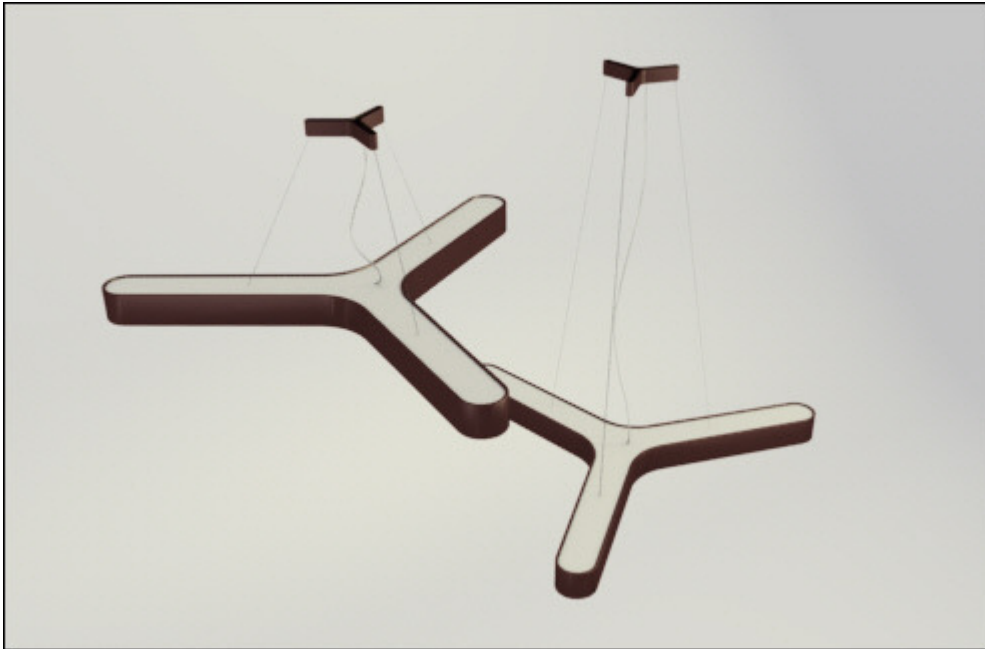

Here is the Vassily chair. Made by [Marcel Breuer](#).

"Perhaps the most widely-recognized of Breuer's early designs was the first bent tubular steel chair, later known as the Wassily Chair, designed in 1925 and was inspired, in part, by the curved tubular steel handlebars on Breuer's Adler bicycle." (wikipedia.org)

The kitchen lamps' dimensions are parametric.

You can choose the lampshade for these forms (components)

 SOFA SETS

Here are the new sofa sets

 OFFICE DECORS

We have been repaired the monitors

Here are the new iPad and iPhone 4