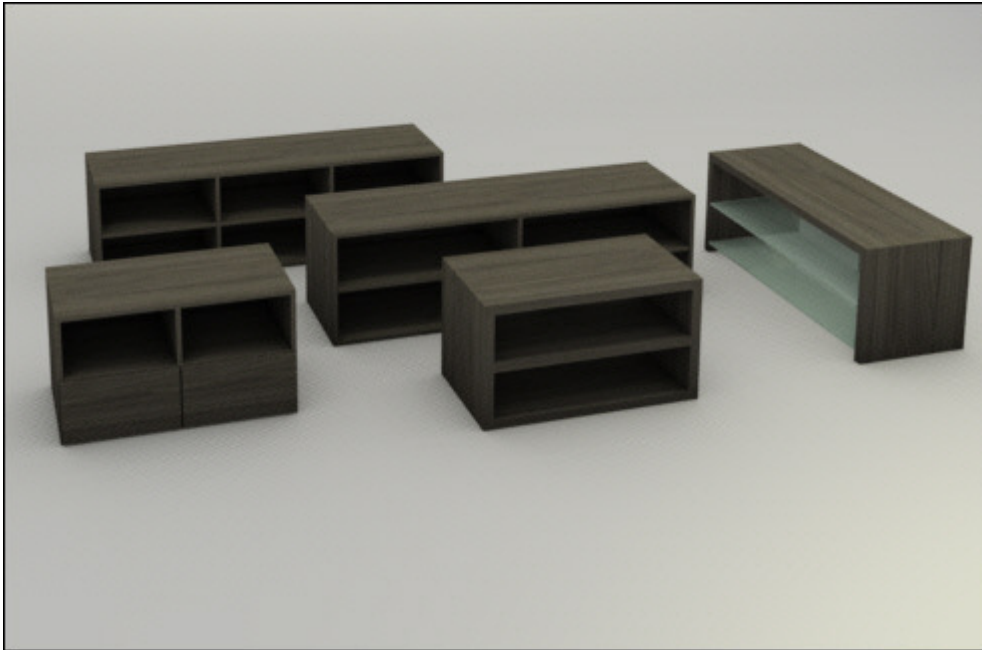

DRINKS, FOODS

You can modify the labels