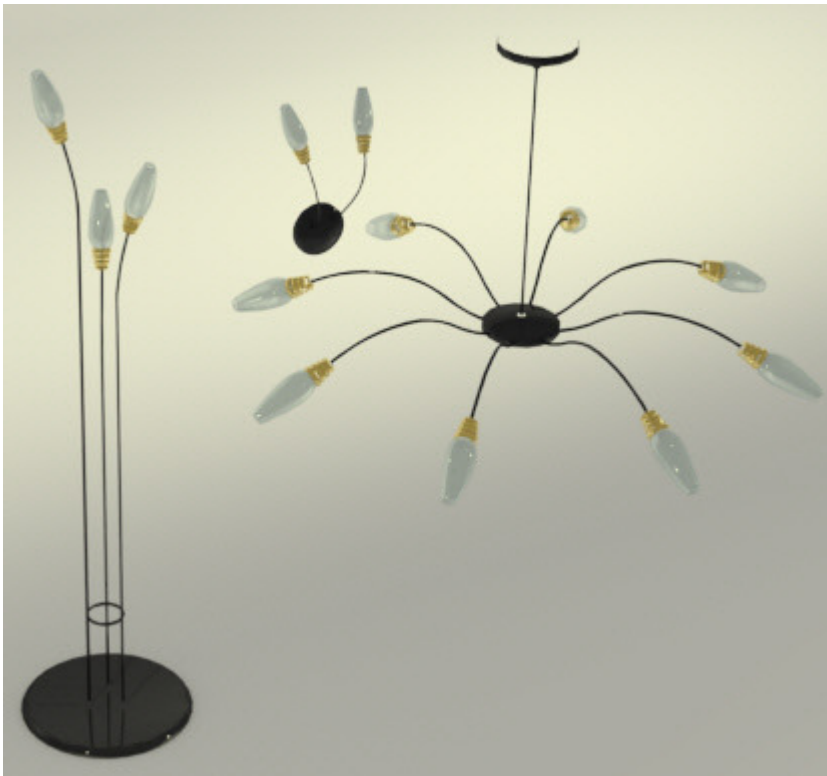

Here is the Vassily chair. Made by [Marcel Breuer](#).

"Perhaps the most widely-recognized of Breuer's early designs was the first bent tubular steel chair, later known as the Wassily Chair, designed in 1925 and was inspired, in part, by the curved tubular steel handlebars on Breuer's Adler bicycle." (wikipedia.org)

The kitchen lamps' dimensions are parametric.

You can choose the lampshade for these forms (components)

 SOFA SETS

Here are the new sofa sets

 OFFICE DECORS

We have been repaired the monitors

Here are the new iPad and iPhone 4