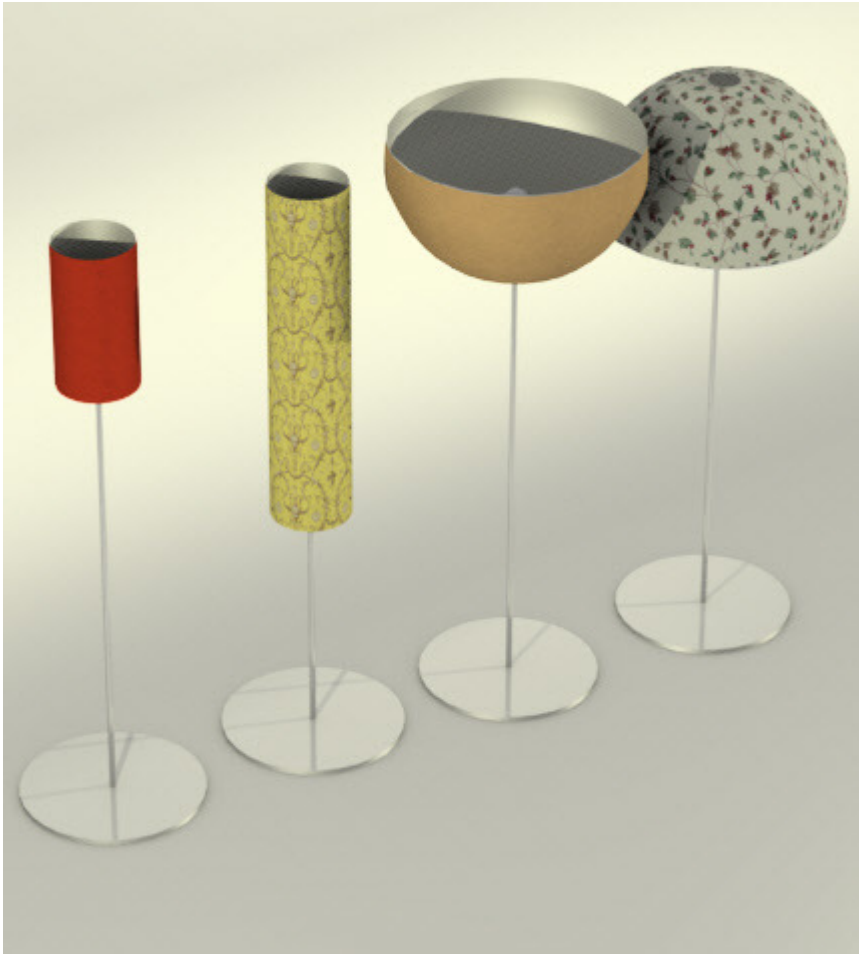

Here is the Vassily chair. Made by [Marcel Breuer](#).

"Perhaps the most widely-recognized of Breuer's early designs was the first bent tubular steel chair, later known as the Wassily Chair, designed in 1925 and was inspired, in part, by the curved tubular steel handlebars on Breuer's Adler bicycle." (wikipedia.org)

The kitchen lamps' dimensions are parametric.

You can choose the lampshade for these forms (components)

 SOFA SETS

Here are the new sofa sets

 OFFICE DECORS

We have been repaired the monitors

Here are the new iPad and iPhone 4