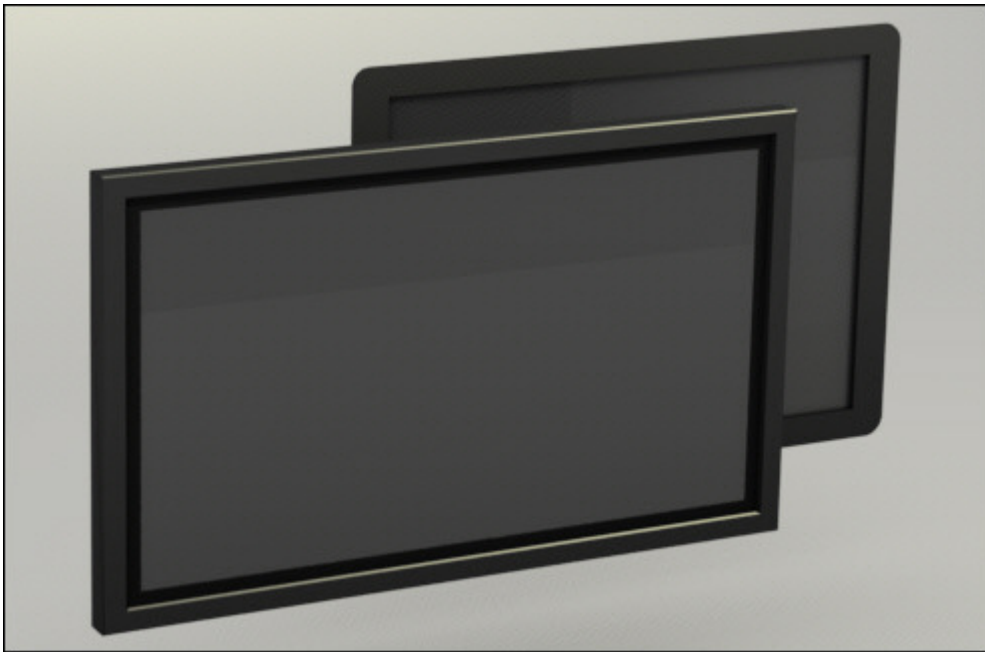

NEW HIFI DECORS