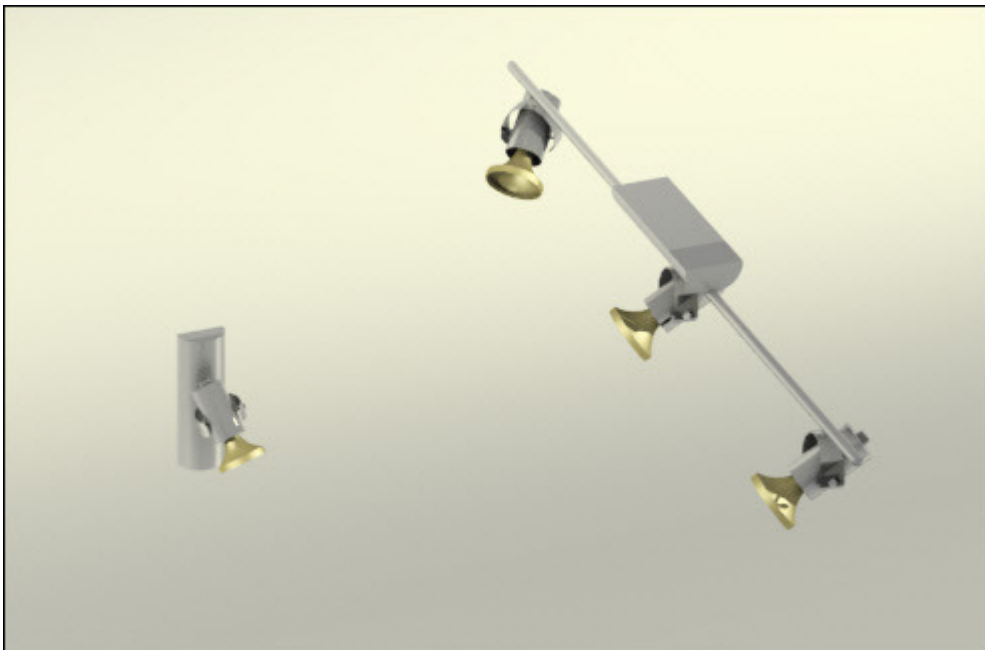

Here is the Vassily chair. Made by [Marcel Breuer](#).

"Perhaps the most widely-recognized of Breuer's early designs was the first bent tubular steel chair, later known as the Wassily Chair, designed in 1925 and was inspired, in part, by the curved tubular steel handlebars on Breuer's Adler bicycle." (wikipedia.org)

The kitchen lamps' dimensions are parametric.

You can choose the lampshade for these forms (components)

 SOFA SETS

Here are the new sofa sets

 OFFICE DECORS

We have been repaired the monitors

Here are the new iPad and iPhone 4