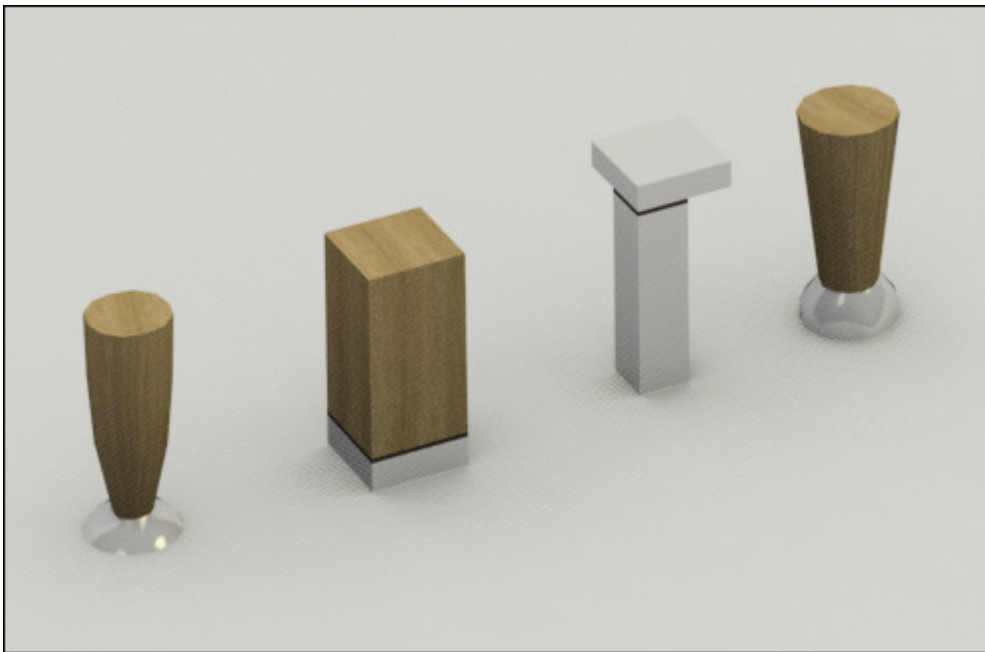

LEGS SYSTEMS