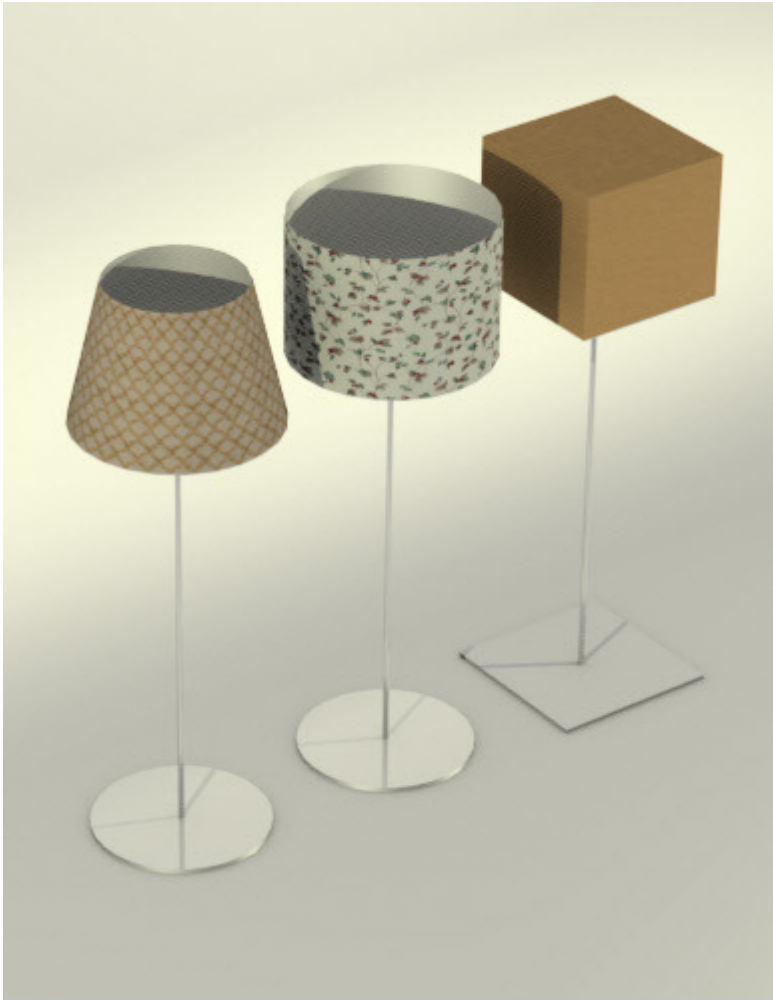

Here is the Vassily chair. Made by [Marcel Breuer](#).

"Perhaps the most widely-recognized of Breuer's early designs was the first bent tubular steel chair, later known as the Wassily Chair, designed in 1925 and was inspired, in part, by the curved tubular steel handlebars on Breuer's Adler bicycle." (wikipedia.org)

The kitchen lamps' dimensions are parametric.

You can choose the lampshade for these forms (components)

 SOFA SETS

Here are the new sofa sets

 OFFICE DECORS

We have been repaired the monitors

Here are the new iPad and iPhone 4